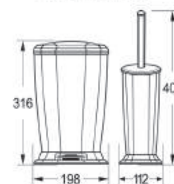

Product	Brush Toilet	Trash Bin
Model	Venice	Venice
Size	401\401\112 mm	198 \ 198 \ 316 mm
Capacity	-	4 Liter
Code	B710	T710

STOOL

Designer & Manufacturer
of Building Sanitary Ware

چهار پایه مدل ورونا

- دارای سطح اتکالی مستحکم
- قابلیت تحمل وزن افراد مختلف
- دارای بهترین طراحی ارگونومی متناسب بدن

VERONA STOOL

- With strong leaning surface
- Tolerate people's different weights
- With the best ergonomic design for the body

Product	Stool
Model	Verona
Size	312 \ 300 \ 300 mm
Weight	1.75 kg
Code	ST200

Imaa
Code: E1040

Royan
Code: R1030

Kenzo
Code: K1020

Mahtab
Code: M101

Gloria
Code: G1010

Venice
Code: V110

Trust
Code: T101

Hi Sink
Code: HS1900

TRASH BIN & BRUSH TOILET / FOLDED TISSUE / STOOL

Venice / Verona
Code: T710 / B710

Verona
Code: TH300

Delsey
Code: TH200

Verona
Code: ST200

Day to day life has room for improvement. That's the basic thinking behind Imenab. Many activities in our daily routine are so basic that we take them for granted. Washing our hands, cleaning up after a meal, grooming and prepping our appearance. Through innovation and new technologies, we find ways to streamline these simple tasks. We call our products tools for efficient living.