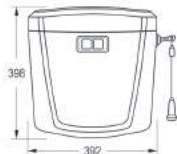

IMEN STORAGE TANK

- Water output of 2 to 9 liters
- Noiseless modern diaphragm floater
- Pump with adjustable output volume for reduced water usage
- With new pipes and connections for assembly in 5 minutes
- Three discharge methods of pull drain and 2-stroke button
- Based on EU-CE standards
- Made of abs-pom materials

Product	Storage Tank
Model	Imen
Size	398 \ 392 \ 150 mm
Capacity	2 to 9 Liter
Code	S630