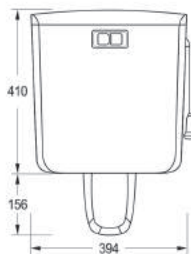

STORAGE TANK

Hidden Pipe
Code: HP100