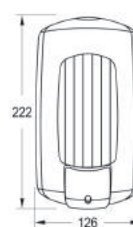

Product	Brush Toilet	Trash Bin
Model	Venice	Venice
Size	401\401\112 mm	198 \ 198 \ 316 mm
Capacity	-	4 Liter
Code	B710	T710

STOOL

Designer & Manufacturer
of Building Sanitary Ware

چهار پایه مدل ورونا

- دارای سطح اتکالی مستحکم
- قابلیت تحمل وزن افراد مختلف
- دارای بهترین طراحی ارگونومی متناسب بدن

VERONA STOOL

- With strong leaning surface
- Tolerate people's different weights
- With the best ergonomic design for the body

Product	Stool
Model	Verona
Size	312 \ 300 \ 300 mm
Weight	1.75 kg
Code	ST200

Imaa
Code: E1040

Royan
Code: R1030

Kenzo
Code: K1020

Mahtab
Code: M101

Gloria
Code: G1010

Venice
Code: V110

Trust
Code: T101

Hi Sink
Code: HS1900