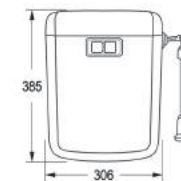

STORAGE TANK

Hidden Pipe
Code: HP100

Caspian
Code: S2030

Persian
Code: S2020

Imen
Code: S630

Arvand
Code: S830

Arass
Code: S730

DISPENSER