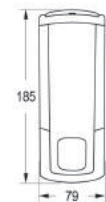

Product	Brush Toilet	Trash Bin
Model	Venice	Venice
Size	401\401\112 mm	198 \ 198 \ 316 mm
Capacity	-	4 Liter
Code	B710	T710

STOOL

Designer & Manufacturer
of Building Sanitary Ware

چهار پایه مدل ورونا

- دارای سطح اتکالی مستحکم
- قابلیت تحمل وزن افراد مختلف
- دارای بهترین طراحی ارگونومی متناسب بدن

VERONA STOOL

- With strong leaning surface
- Tolerate people's different weights
- With the best ergonomic design for the body

Product	Stool
Model	Verona
Size	312 \ 300 \ 300 mm
Weight	1.75 kg
Code	ST200

Imaa
Code: E1040

Royan
Code: R1030

Kenzo
Code: K1020

Mahtab
Code: M101

Gloria
Code: G1010

Venice
Code: V110

Trust
Code: T101

Hi Sink
Code: HS1900