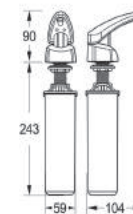

Product	Brush Toilet	Trash Bin
Model	Venice	Venice
Size	401\401\112 mm	198 \ 198 \ 316 mm
Capacity	-	4 Liter
Code	B710	T710

STOOL

Designer & Manufacturer
of Building Sanitary Ware

چهار پایه مدل ورونا

- دارای سطح اتکالی مستحکم
- قابلیت تحمل وزن افراد مختلف
- دارای بهترین طراحی ارگونومی متناسب بدن

VERONA STOOL

- With strong leaning surface
- Tolerate people's different weights
- With the best ergonomic design for the body

Product	Stool
Model	Verona
Size	312 \ 300 \ 300 mm
Weight	1.75 kg
Code	ST200

Imaa
Code: E1040

Royan
Code: R1030

Kenzo
Code: K1020

Mahtab
Code: M101

Gloria
Code: G1010

Venice
Code: V110

Trust
Code: T101

Hi Sink
Code: HS1900