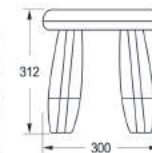

TRASH BIN & BRUSH TOILET / FOLDED TISSUE / STOOL

Venice / Verona
Code: T710 / B710

Verona
Code: TH300

Delsey
Code: TH200

Verona
Code: ST200

Day to day life has room for improvement. That's the basic thinking behind Imenab. Many activities in our daily routine are so basic that we take them for granted. Washing our hands, cleaning up after a meal, grooming and prepping our appearance. Through innovation and new technologies, we find ways to streamline these simple tasks. We call our products tools for efficient living.