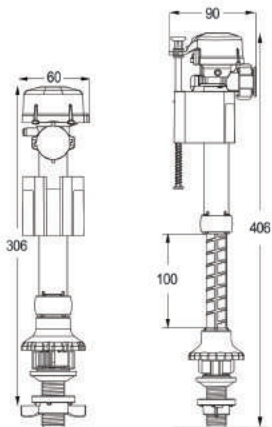

Bottom Entry Floater

Code: VIV200