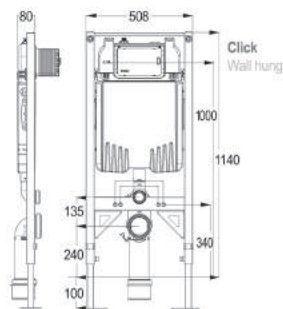

STORAGE TANK

Arass
Code: S730

DISPENSER

TRASH BIN & BRUSH TOILET / FOLDED TISSUE / STOOL

Verona
Code: TH300